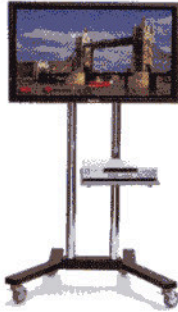

The B-Tech product range includes mounting solutions for flat panel displays such as LCD and plasma screens, projectors, loudspeakers as well as the traditional CRT tube television

BT8504B

Plasma or LCD Trolley with 4 high quality, non-marking braked castors. Designed for screen size up to 60" (152cm) and up to 70kg. Shelf optional.

BT865B

With a modern design, these Monitor Display Carts are ideal for use in Schools, Hospitals, Conference Centres. Designed for Monitors with a screen size up to 27" (68cm). Extra sturdy castors.

BT805S

This Widescreen Trolley is for Flat Screen TVs up to 36" (91cm) screens. Space on the shelf for two different pieces of AV equipment, both with security clamps.