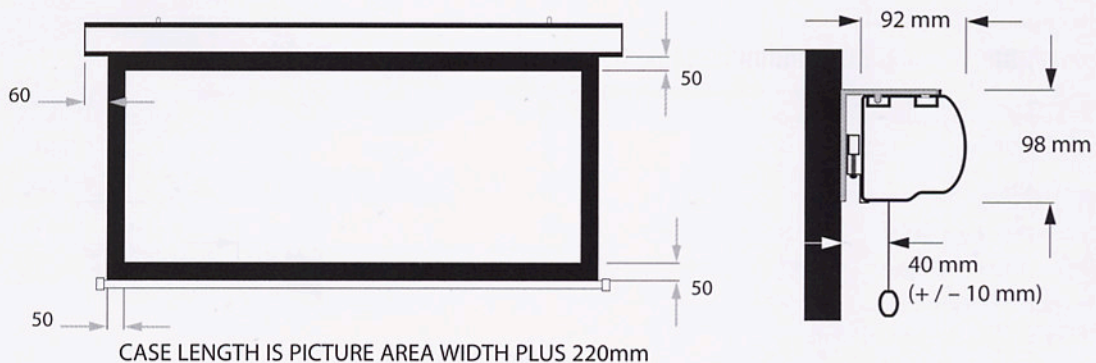

Head Box: Powder Coat White Ripple as standard with Silver Glo Pearl or Black available.

Surface: Seamless Matt White Fibreglass Screen - Gain 1.1.

Borders: 50mm Sides & Bottom with 350mm Top Black Leader.

Brackets: One piece clip-on L bracket suitable for wall or ceiling installation.

Sizes: 72" Diagonal to 115" Diagonal - Custom sizes available upon request.

Options: Custom Colours - Extra Top Masking.

Item No.	Inch Diagonal	Image Size mm	Format
4407219	72"	1100 x 1465	Video 4:3
4408419	84"	1280 x 1705	Video 4:3
4410019	100"	1525 x 2035	Video 4:3
4411519	115"	1755 x 2340	Video 4:3
4407229	72"	895 x 1595	HDTV 16:9
4408429	84"	1045 x 1860	HDTV 16:9
4409229	92"	1145 x 2035	HDTV 16:9
4409629	96"	1195 x 2125	HDTV 16:9
4410029	100"	1245 x 2215	HDTV 16:9
4410629	106"	1316 x 2340	HDTV 16:9