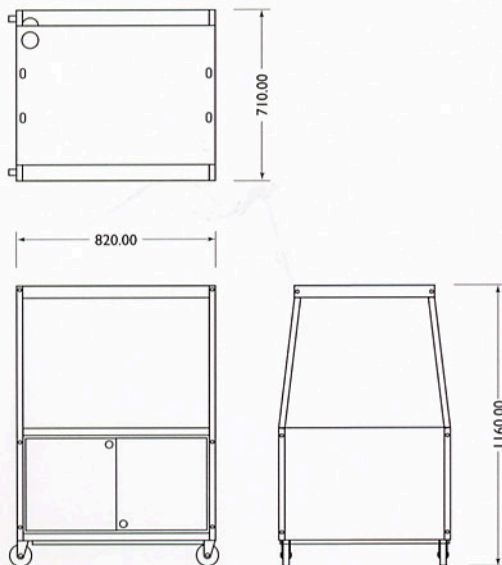

GILKON STEEL-LITE MONITOR TROLLEY

- Sturdy three shelf unit can hold a 68 cm TV monitor, VCR or projector. Cabinet has key locks for security.
- Height of 1200mm provides viewing from the entire room.
- Also serves as a basic utility cart for moving additional audio-visual supplies.
- Designed with a wider base for safety and stability, also allows a greater lower storage area.
- Heavy duty wheels, two with brakes.
- Cable access holes in top shelf. Safety strap provided at no charge.
- Dark grey powder coat finish. Other colours available on request.
- Made by Gilkon in Australia.

GILKON STEEL-LITE MONITOR TROLLEY

Unit Size H x W x D (mm)	1160 x 820 x 710
Top Shelf W x D (mm)	810 x 565
Base W x D (mm)	814 x 715
Gross Weight (Kg)	45
Cabinet Capacity H x W x D (mm)	750 x 670 x 375
Packed Size H x W x D (mm)	810 x 700 x 520