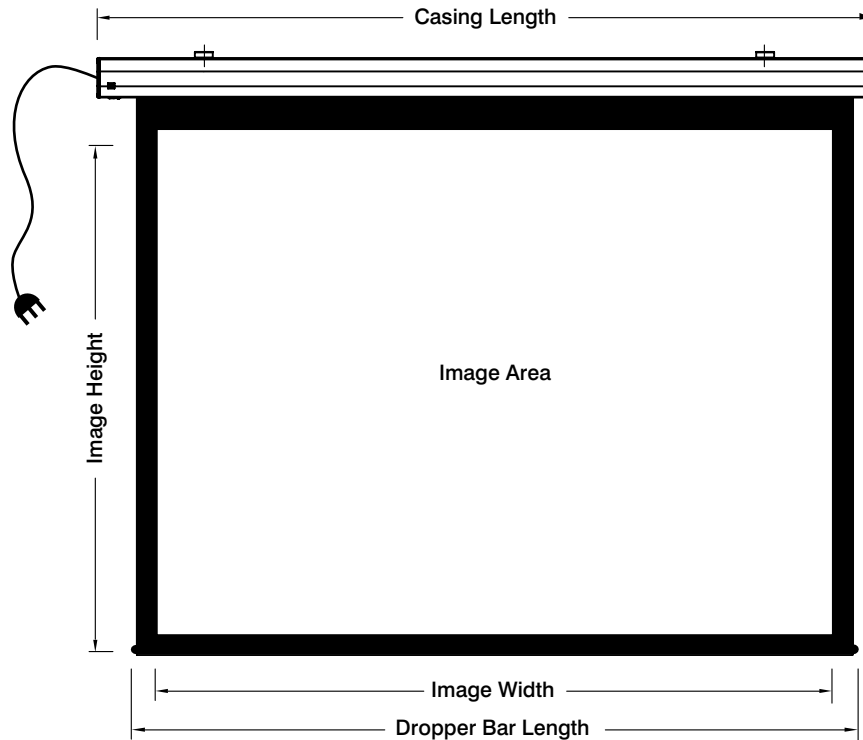

Specification For GV Smart Screen

Brackets Provided

IR Remote

Features:

- Aluminium Designer Casing
- Infra Red Frequency remote control with special fine adjustment buttons
- Plasma R front projection fabric with 50mm black side borders
- Easy limit setting adjustment
- Universal Mounting system - "snap in" brackets can be positioned at any point along the case
- Inbuilt 12V Trigger and Manual over ride switch

Product Code	Format	Size	Image Size w x h (mm)	Casing Length (mm)	Dropper bar (mm)	Finish	Shipping Size w x h x d (mm)	Net Weight Kg	Leader mm
GRSC100V	4:3	100" VF	2030 x 1520	2325	2150	White Powdercoat	2480 x 177 x 185	12.0	80
GRSD085H	16:9	85" HD	1880 x 1060	2130	2000	White Powdercoat	2645 x 177 x 185	11.0	500
GRSD092H	16:9	92" HD	2030 x 1140	2280	2150	White Powdercoat	2650x 160 x 160	11.5	500
GRSD095H	16:9	95" HD	2100 x 1180	2350	2220	White Powdercoat	2830 x 177 x 185	12.0	500
GRSD102H	16:9	102" HD	2260 x 1270	2505	2380	White Powdercoat	2950x 160 x 160	12.5	500