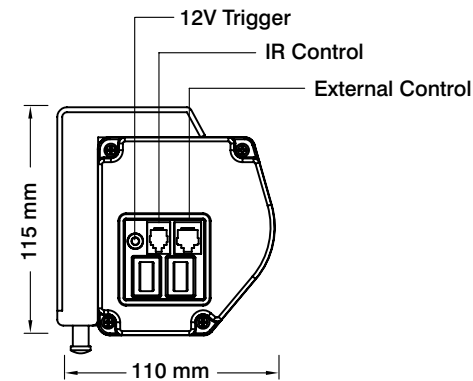

Specification For GV Smart Screen

Brackets Provided

IR Remote

Features:

- Aluminium Designer Casing
- Infra Red Frequency remote control with special fine adjustment buttons
- Plasma R front projection fabric with 50mm black side borders
- Easy limit setting adjustment
- Universal Mounting system - "snap in" brackets can be positioned at any point along the case
- Inbuilt 12V Trigger and Manual over ride switch

Product Code	Format	Size	Image Size w x h (mm)	Casing Length (mm)	Dropper bar (mm)	Finish	Shipping Size w x h x d (mm)	Net Weight Kg	Leader mm
GRSC100V	4:3	100" VF	2030 x 1520	2325	2150	White Powdercoat	2480 x 177 x 185	12.0	80
GRSD085H	16:9	85" HD	1880 x 1060	2130	2000	White Powdercoat	2645 x 177 x 185	11.0	500
GRSD092H	16:9	92" HD	2030 x 1140	2280	2150	White Powdercoat	2650x 160 x 160	11.5	500
GRSD095H	16:9	95" HD	2100 x 1180	2350	2220	White Powdercoat	2830 x 177 x 185	12.0	500
GRSD102H	16:9	102" HD	2260 x 1270	2505	2380	White Powdercoat	2950x 160 x 160	12.5	500