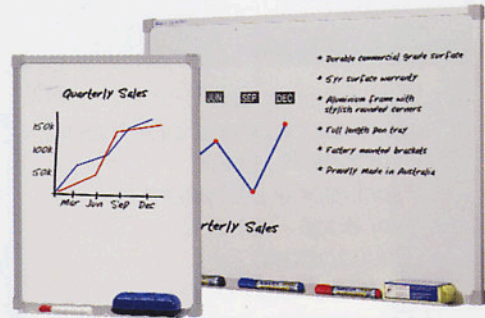

Pelikan

Artline®

Penrite Porcelain Whiteboards

Extremely durable, the surface is scratch resistant and does not discolour or stain! The porcelain surface is magnetic and ideal for heavy use applications with a 20 Year Surface warranty.

Sizes:

900 x 600mm	1500x900mm
900 x 900mm	1500x1200mm
1200 x 900mm	1800 x1200mm
2400 x1200mm	

Penrite Premium Whiteboards

Features a commercial grade, durable surface with a 5 year surface warranty. Also includes accessory tray and mounting brackets.

Sizes:

450 x 600mm	1500x900mm
900 x 600mm	1500x1200mm
900 x 900mm	1800x1200mm
1200 x 900mm	2400x1200mm
1200 x1200mm	3000x1200mm

Penrite Mobile Whiteboards

This double sided mobile whiteboard with premium magnetic surface is ideal for presentations and meetings. With a full length accessory tray and 5 year surface warranty.

Sizes:

1200 x 900mm	1800 x 900mm
1500 x 900mm	1800 x1200mm
1500 x1200mm	