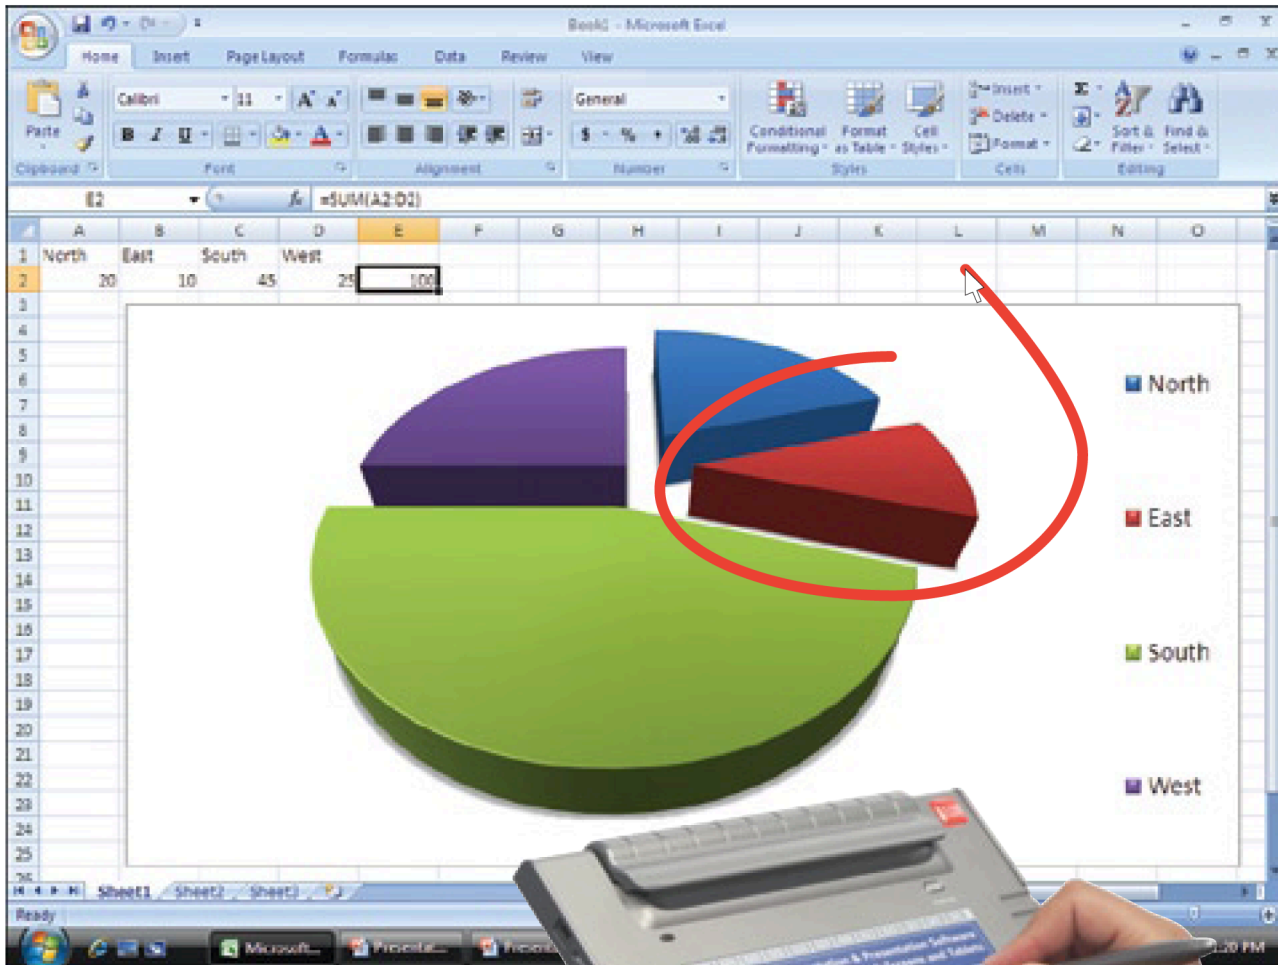

TeamBoard Tablet Any Format

Walk-about Mode

TeamBoard Tablet gets you into the action. Either join the audience or present from the stage of an auditorium with the freedom to move up to 32'.

TMA-TABLET
TeamBoard Bluetooth
Wireless Tablet
6" w x 4.5" h

TeamBoard AccessBar: Interactive Mode Only

The Annotation Toolbar gives you one-click access to a suite of annotation tools. Customize the TeamBoard for your favorite programs by using 'Application Control'.